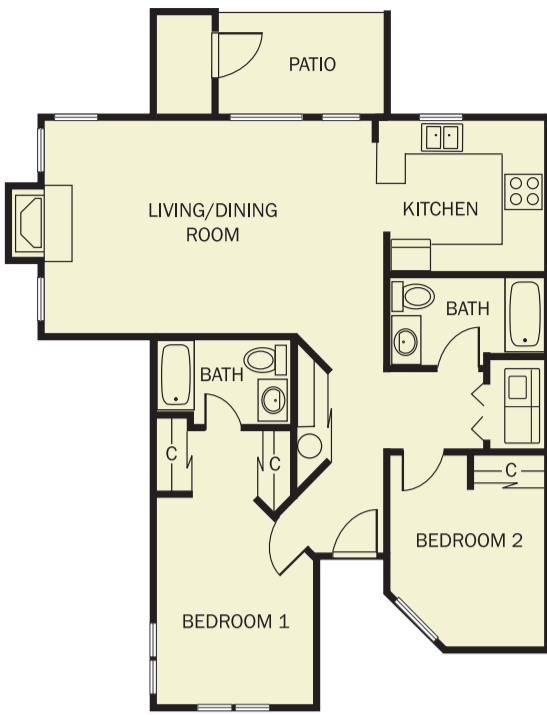

# SUMMIT VIEW APARTMENTS

2 BEDROOMS/2 BATHS - 1181 SQ. FT.

2 BEDROOMS/1 BATH - 1036 SQ. FT.

1 BEDROOM/1 BATH - 727 SQ. FT.

1 BEDROOM/1.5 BATH TOWNHOUSE - 652 SQ. FT.

1 BEDROOM/1 BATH - 637 SQ. FT.

2 BEDROOMS/1 BATH - 615 SQ. FT.

STUDIO - 562 SQ. FT.

1 BEDROOM/1 BATH - 481 SQ. FT.