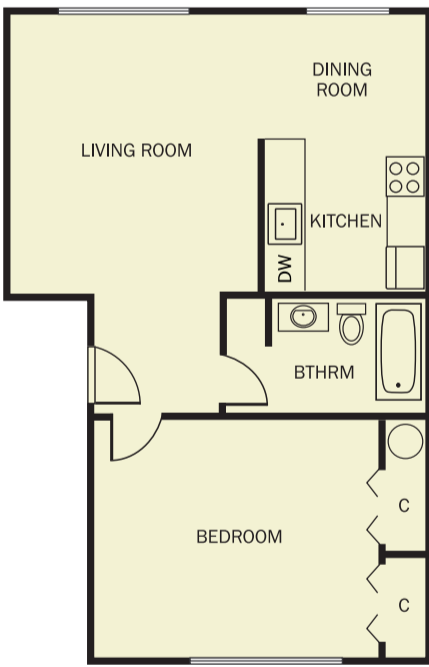

# SUMMIT VIEW APARTMENTS

2 BEDROOMS/2 BATHS - 1181 SQ. FT.

2 BEDROOMS/1 BATH - 1036 SQ. FT.

1 BEDROOM/1 BATH - 727 SQ. FT.

1 BEDROOM/1.5 BATH TOWNHOUSE - 652 SQ. FT.

1 BEDROOM/1 BATH - 637 SQ. FT.

2 BEDROOMS/1 BATH - 615 SQ. FT.

STUDIO - 562 SQ. FT.

1 BEDROOM/1 BATH - 481 SQ. FT.