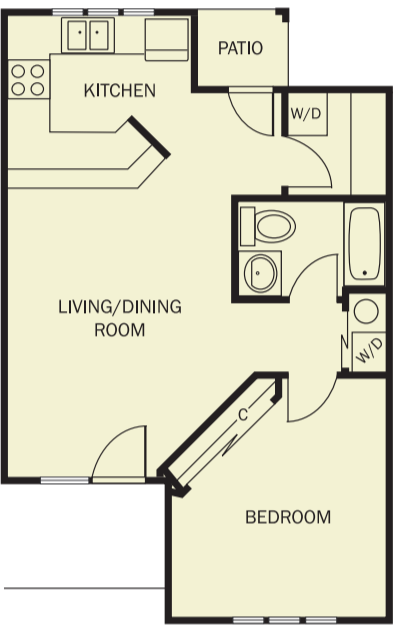

# SUMMIT VIEW APARTMENTS

2 BEDROOMS/2 BATHS - 1181 SQ. FT.

2 BEDROOMS/1 BATH - 1036 SQ. FT.

1 BEDROOM/1 BATH - 727 SQ. FT.

1 BEDROOM/1.5 BATH TOWNHOUSE - 652 SQ. FT.

1 BEDROOM/1 BATH - 637 SQ. FT.

2 BEDROOMS/1 BATH - 615 SQ. FT.

STUDIO - 562 SQ. FT.

1 BEDROOM/1 BATH - 481 SQ. FT.