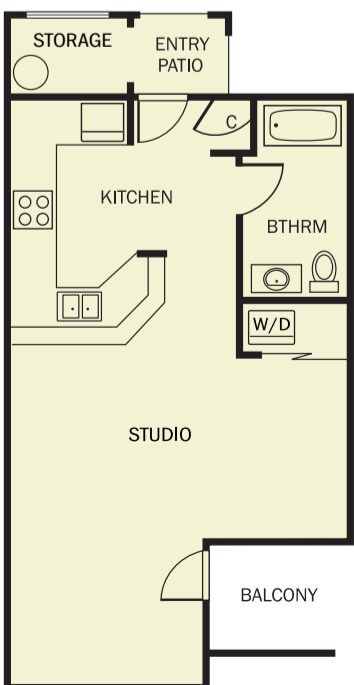

# SUMMIT VIEW APARTMENTS

2 BEDROOMS/2 BATHS - 1181 SQ. FT.

2 BEDROOMS/1 BATH - 1036 SQ. FT.

1 BEDROOM/1 BATH - 727 SQ. FT.

1 BEDROOM/1.5 BATH TOWNHOUSE - 652 SQ. FT.

1 BEDROOM/1 BATH - 637 SQ. FT.

2 BEDROOMS/1 BATH - 615 SQ. FT.

STUDIO - 562 SQ. FT.

1 BEDROOM/1 BATH - 481 SQ. FT.