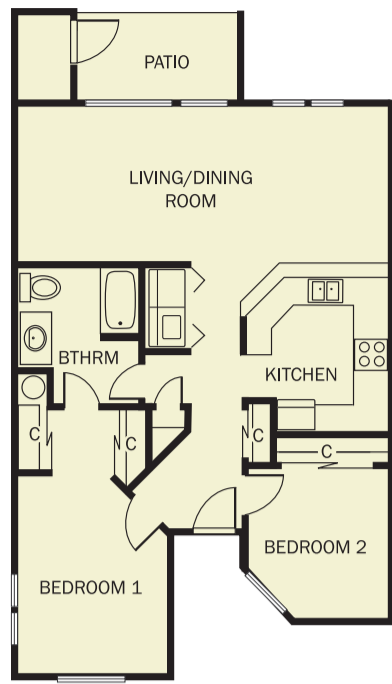

# SUMMIT VIEW APARTMENTS

2 BEDROOMS/2 BATHS - 1181 SQ. FT.

2 BEDROOMS/1 BATH - 1036 SQ. FT.

1 BEDROOM/1 BATH - 727 SQ. FT.

1 BEDROOM/1.5 BATH TOWNHOUSE - 652 SQ. FT.

1 BEDROOM/1 BATH - 637 SQ. FT.

2 BEDROOMS/1 BATH - 615 SQ. FT.

STUDIO - 562 SQ. FT.

1 BEDROOM/1 BATH - 481 SQ. FT.