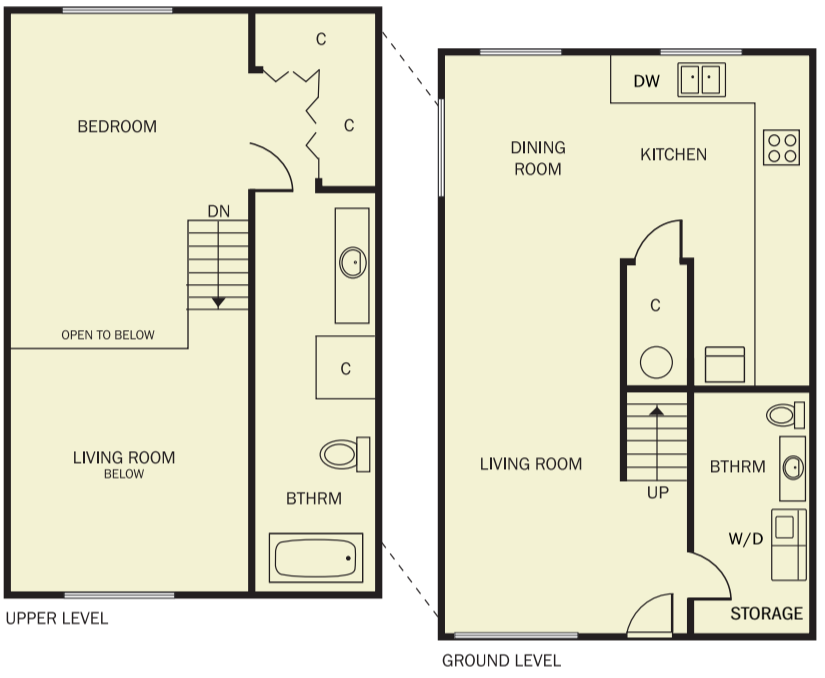

# SUMMIT VIEW APARTMENTS

2 BEDROOMS/2 BATHS - 1181 SQ. FT.

2 BEDROOMS/1 BATH - 1036 SQ. FT.

1 BEDROOM/1 BATH - 727 SQ. FT.

1 BEDROOM/1.5 BATH TOWNHOUSE - 652 SQ. FT.

1 BEDROOM/1 BATH - 637 SQ. FT.

2 BEDROOMS/1 BATH - 615 SQ. FT.

STUDIO - 562 SQ. FT.

1 BEDROOM/1 BATH - 481 SQ. FT.