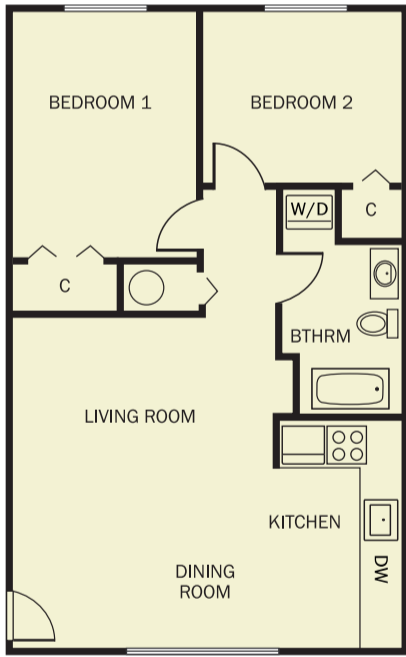

# SUMMIT VIEW APARTMENTS

2 BEDROOMS/2 BATHS - 1181 SQ. FT.

2 BEDROOMS/1 BATH - 1036 SQ. FT.

1 BEDROOM/1 BATH - 727 SQ. FT.

1 BEDROOM/1.5 BATH TOWNHOUSE - 652 SQ. FT.

1 BEDROOM/1 BATH - 637 SQ. FT.

2 BEDROOMS/1 BATH - 615 SQ. FT.

STUDIO - 562 SQ. FT.

1 BEDROOM/1 BATH - 481 SQ. FT.